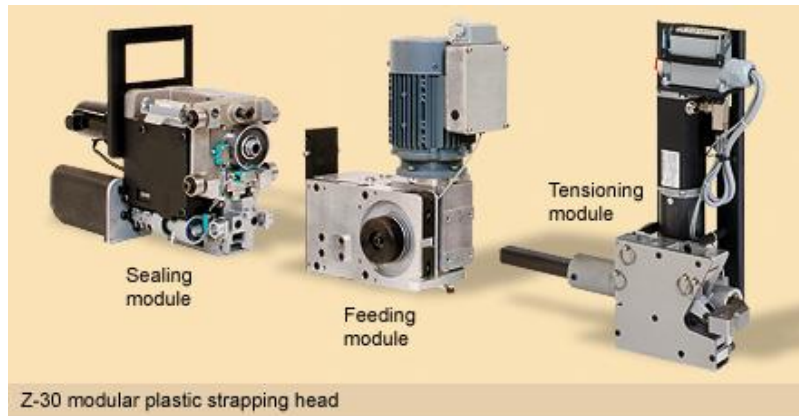

MHC 12 - 16 mm
2000 N

Glass

Fiber

Modular head family

Cotton / Fiber

M 658 / M 634
16 - 19 mm
300 N

SEALER

FEEDER

Modular head family

Z 30
16 - 19 mm
5 500 N

Brick

Lumber