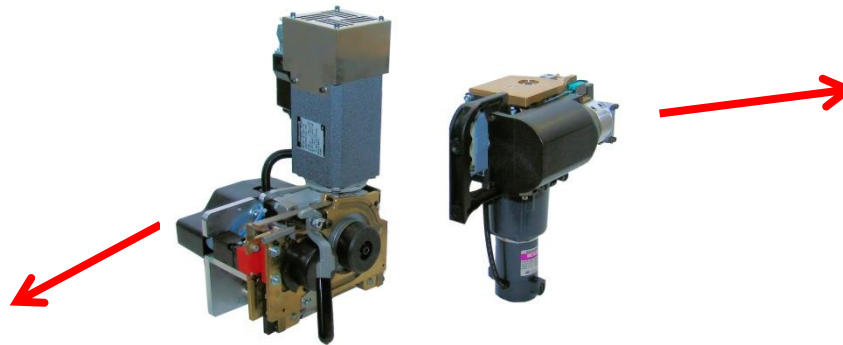

Modular head family

Distribution center

MHC 9 - 13 mm
900 N

Graphics

Corrugated

Beverage

Modular head family

Pavers

MHC 12 - 16 mm
2000 N

Glass

Fiber

Modular head family

Cotton / Fiber

M 658 / M 634
16 - 19 mm
300 N

SEALER

FEEDER

Modular head family

Z 30
16 - 19 mm
5 500 N

Brick

Lumber