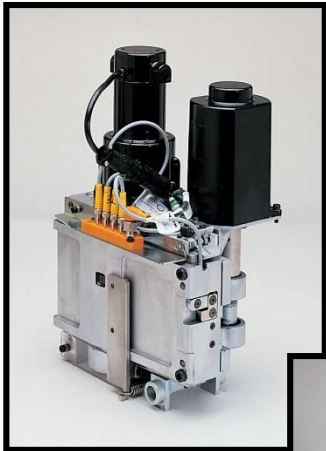

MHC 12 - 16 mm
2000 N

Glass

Fiber

Modular head family

Cotton / Fiber

M 658 / M 634
16 - 19 mm
300 N

SEALER

FEEDER

Modular head family

Z 30
16 - 19 mm
5 500 N

Brick

Lumber