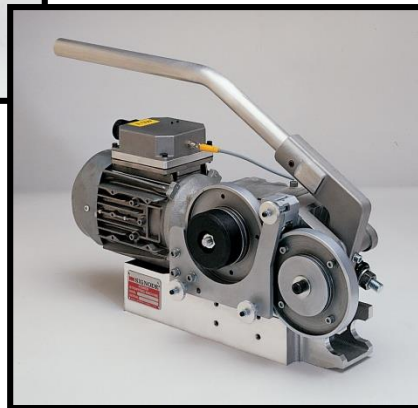

Modular head family

Distribution center

MHC 9 - 13 mm
900 N

Graphics

Corrugated

Beverage

Modular head family

Pavers

MHC 12 - 16 mm
2000 N

Glass

Fiber

Modular head family

Cotton / Fiber

M 658 / M 634
16 - 19 mm
300 N

SEALER

FEEDER

Modular head family

Z 30
16 - 19 mm
5 500 N

Brick

Lumber